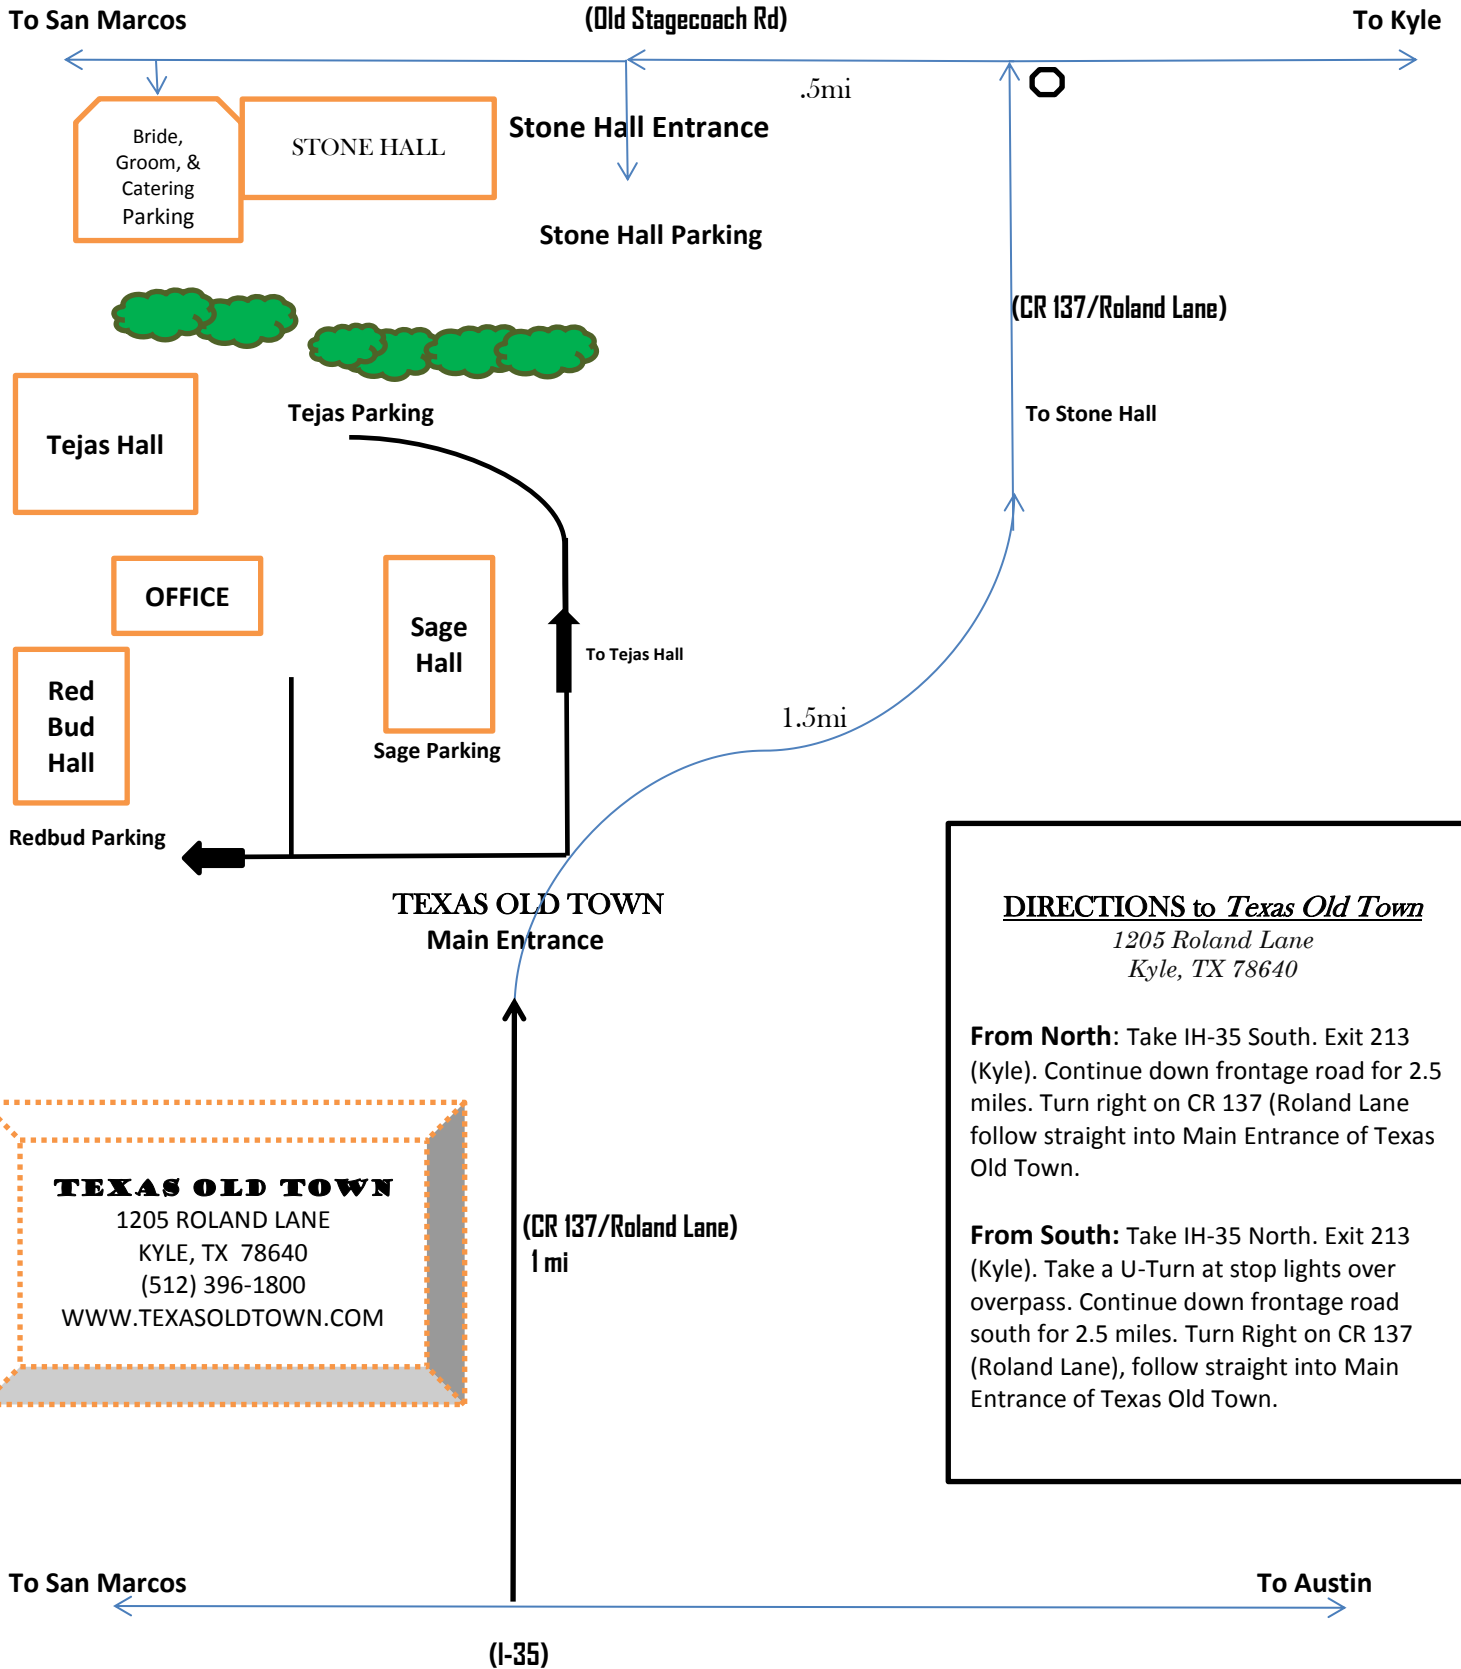

TEXAS OLD TOWN

TEJAS, RED BUD, OR SAGE HALL
 1205 Roland Lane
 Kyle, TX 78640

DIRECTIONS to Texas Old Town

1205 Roland Lane
 Kyle, TX 78640

From North: Take IH-35 South. Exit 213 (Kyle). Continue down frontage road for 2.5 miles. Turn right on CR 137 (Roland Lane) follow straight into Main Entrance of Texas Old Town.

From South: Take IH-35 North. Exit 213 (Kyle). Take a U-Turn at stop lights over overpass. Continue down frontage road south for 2.5 miles. Turn Right on CR 137 (Roland Lane), follow straight into Main Entrance of Texas Old Town.