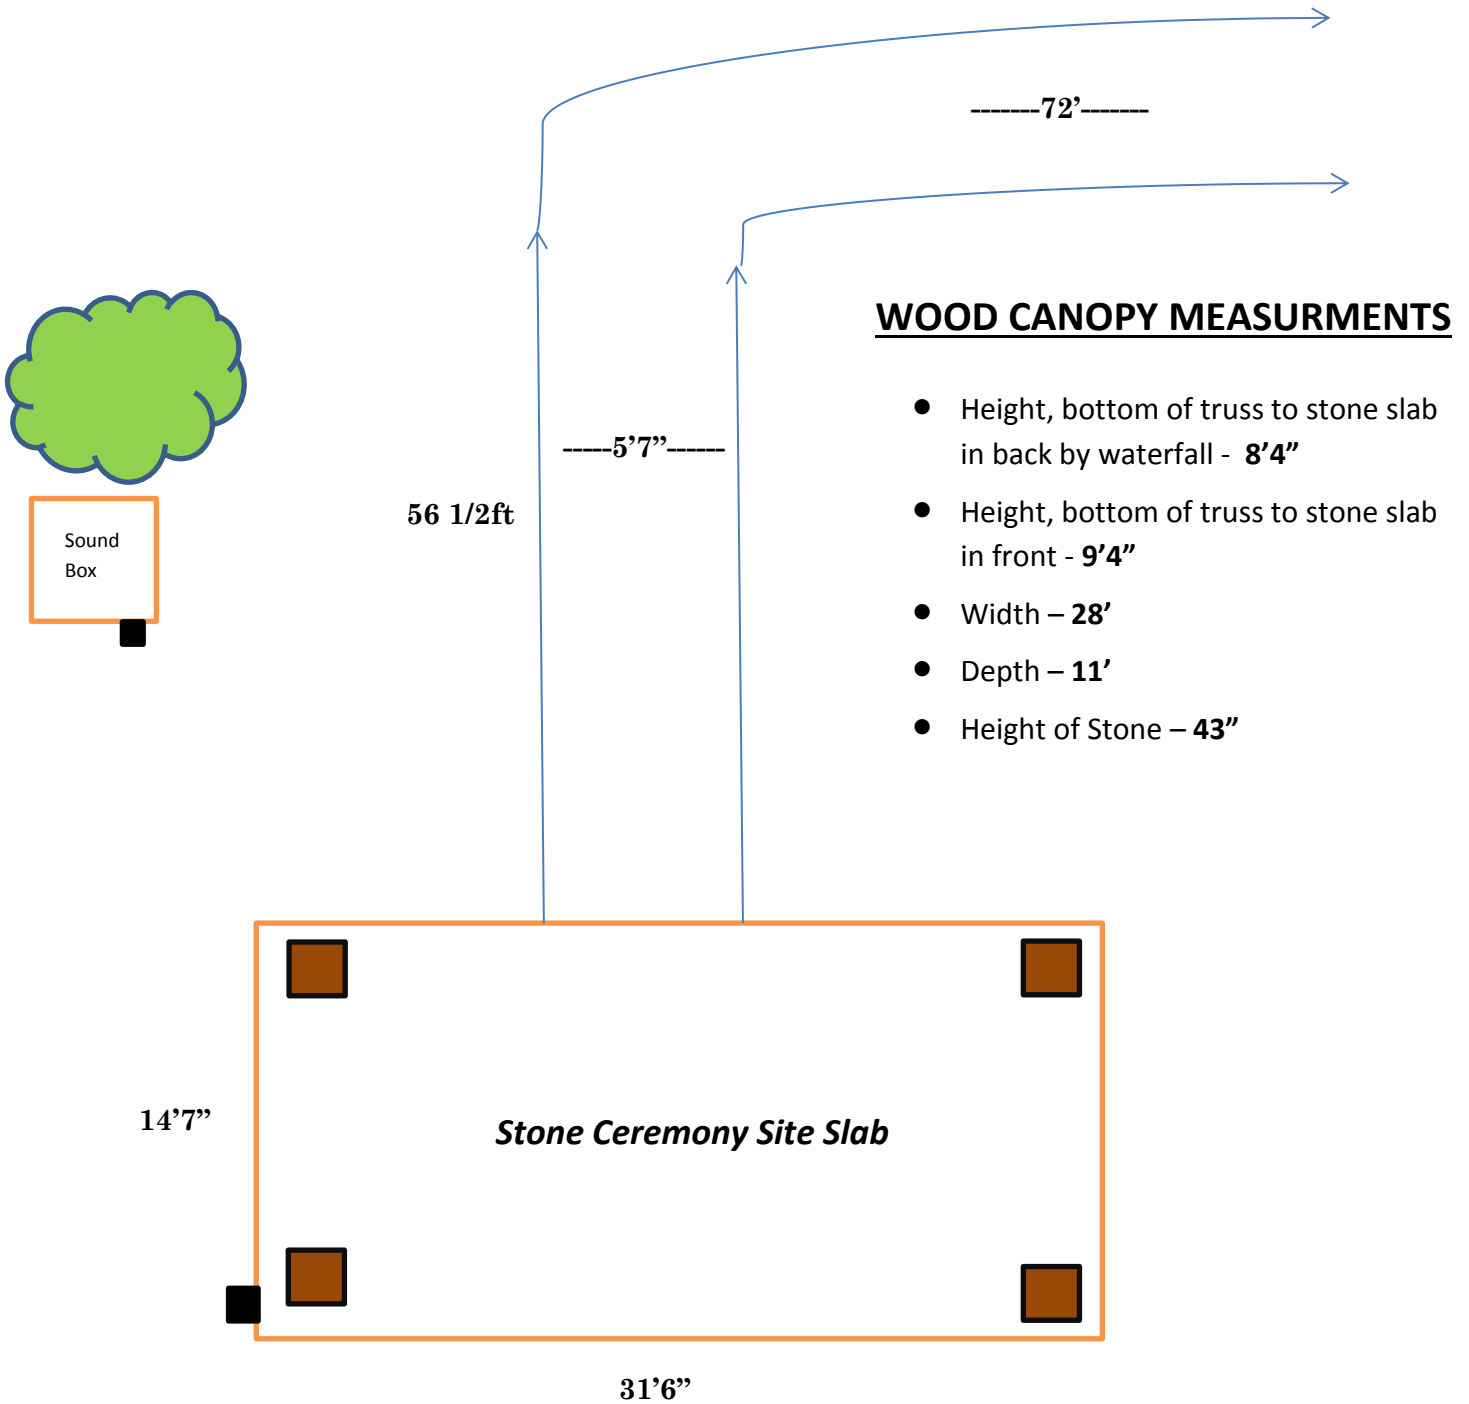

STONE HALL

Ceremony Site Measurements

■ = Electrical Outlet